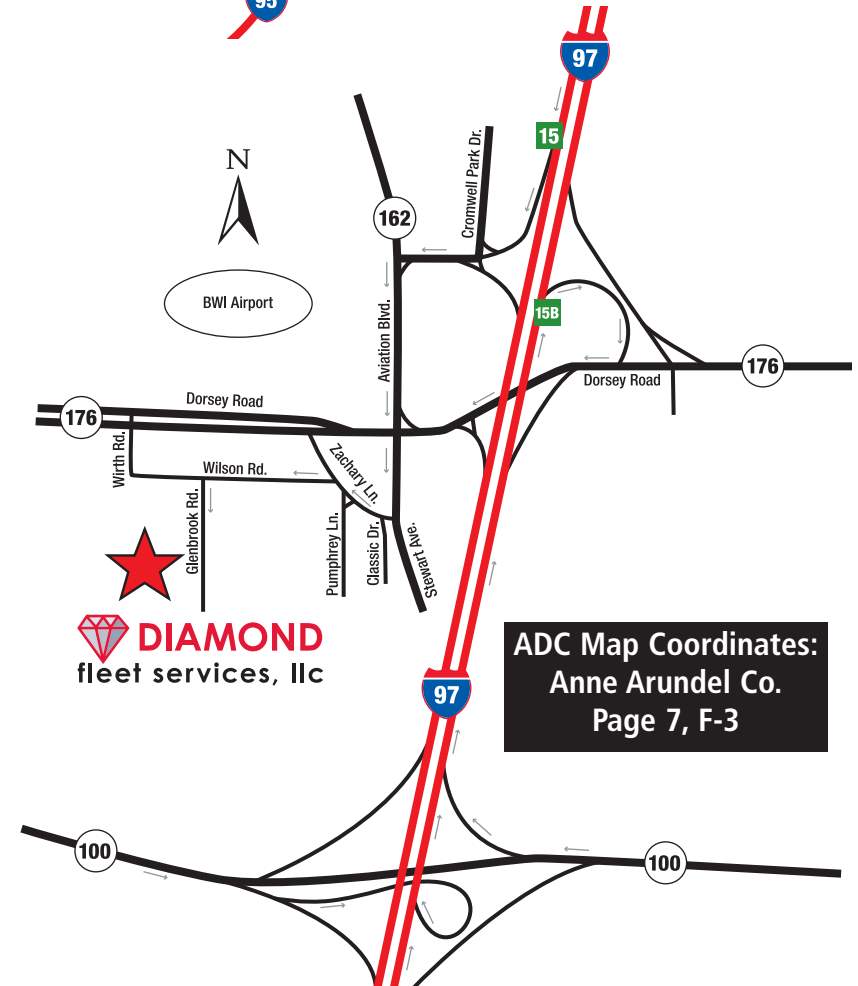

DIRECTIONS TO DIAMOND FLEET SERVICES, LLC

Diamond Fleet Services, LLC

508 Glenbrook Road
Glen Burnie, MD 21061-3225

**ADC Map Coordinates:
Anne Arundel Co. Page 7, F-3**

From South of BWI Airport: Take I-97 north to Dorsey road (exit 15B), go west on Dorsey, left on Stewart, right on Zachary, left on Wilson, left on Glenbrook, it will be on the right.

From North of BWI Airport: Take I-97 south to Aviation Boulevard (exit 15), go south (left) on Aviation, right on Zachary, left on Wilson, left on Glenbrook, it will be on the right.

From West of BWI Airport: Take Dorsey road east, right on Stewart, right on Zachary, left on Wilson, left on Glenbrook, it will be on the right.

From East of BWI Airport: Take Dorsey road west, left on Aviation Boulevard (becomes Stewart Ave.), right on Zachary, left on Wilson, left on Glenbrook, it will be on the right.

Our new office building at 508 Glenbrook Road.

**ADC Map Coordinates:
Anne Arundel Co.
Page 7, F-3**

410-760-4940

Fax: 410-760-4941

www.diamondfleetservices.com