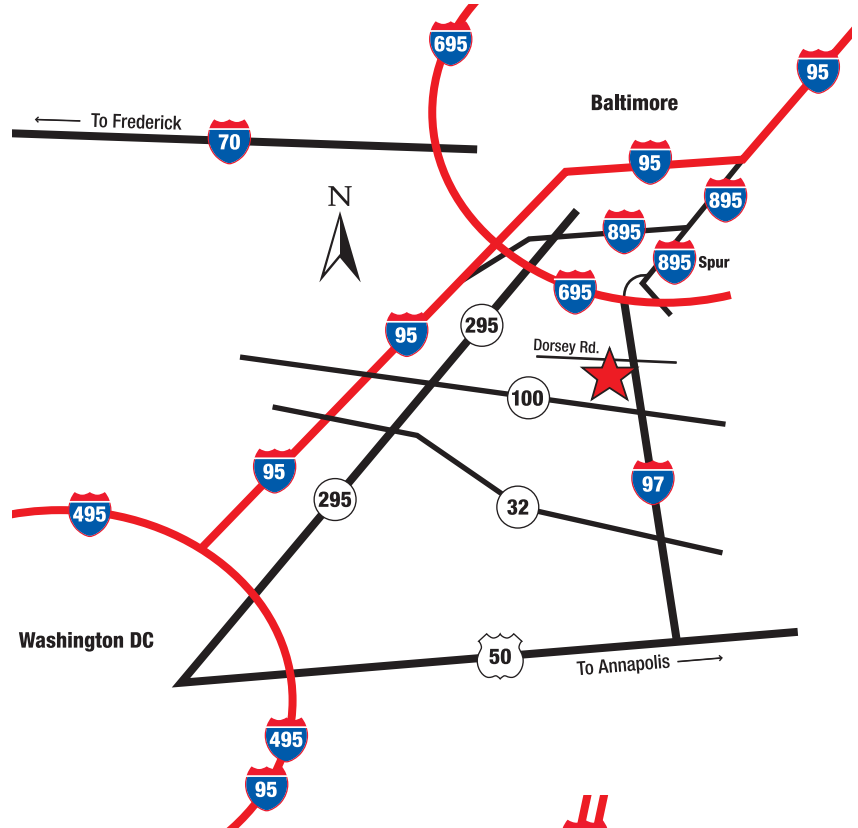

DIRECTIONS TO DIAMOND FLEET SERVICES, LLC

Diamond Fleet Services, LLC

508 Glenbrook Road
Glen Burnie, MD 21061-3225

**ADC Map Coordinates:
Anne Arundel Co. Page 7, F-3**

From South of BWI Airport: Take I-97 north to Dorsey road (exit 15B), go west on Dorsey, left on Stewart, right on Zachary, left on Wilson, left on Glenbrook, it will be on the right.

From North of BWI Airport: Take I-97 south to Aviation Boulevard (exit 15), go south (left) on Aviation, right on Zachary, left on Wilson, left on Glenbrook, it will be on the right.

From West of BWI Airport: Take Dorsey road east, right on Stewart, right on Zachary, left on Wilson, left on Glenbrook, it will be on the right.

From East of BWI Airport: Take Dorsey road west, left on Aviation Boulevard (becomes Stewart Ave.), right on Zachary, left on Wilson, left on Glenbrook, it will be on the right.

Our new office building at 508 Glenbrook Road.

**ADC Map Coordinates:
Anne Arundel Co.
Page 7, F-3**

410-760-4940

Fax: 410-760-4941

www.diamondfleetservices.com